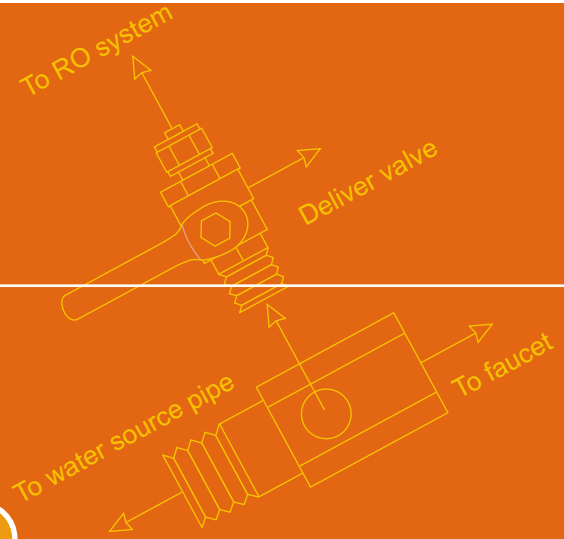

# PUREPRO RO COMPONENT PARTS

## PUREPRO RO COMPONENT PARTS

- Feed water connector
- Deliver valves
- Countertop installation kits

Here is what you get when you partner with PUREPRO :

- A Manufacturing powerhouse - Over 115 manufacturing employees with an average tenure of 10+ years.
- Engineering excellence - Six professional engineers focused on driving lower costs, improved product quality and better service through continuous improvement management.
- Specialized commercial support - A commercial engineering & application centre makes expanding lucrative commercial business easy.
- Real sales support - Twelve regional sales reps who know your market needs - all supported by our experienced customer service team.
- Complete product line - Whatever the application, we have the product to fit your needs.
- Marketing - Complete professional support materials from our in-house marketing and design team.